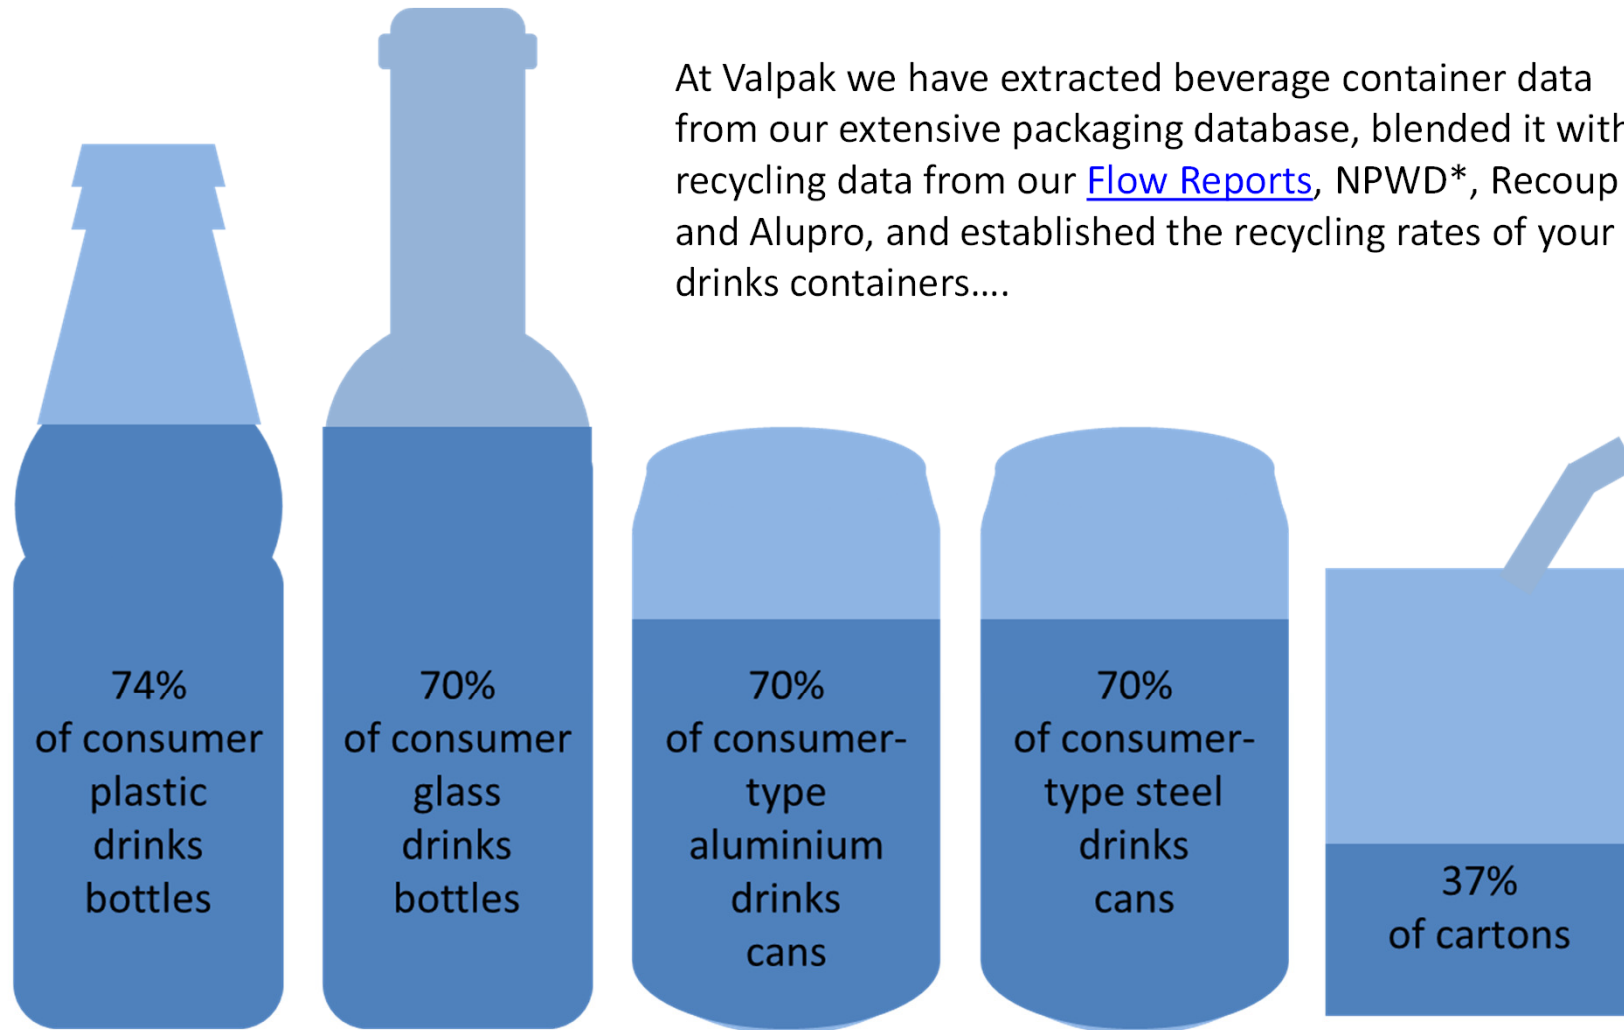

At Valpak we have extracted beverage container data from our extensive packaging database, blended it with recycling data from our [Flow Reports](#), NPWD\*, Recoup and Alupro, and established the recycling rates of your drinks containers....